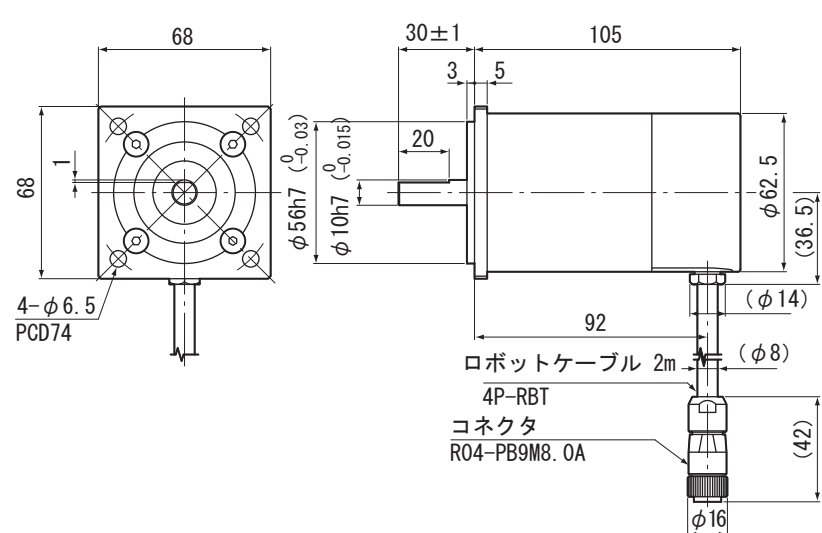

●MRE-32SP062FAC

●MRE-32SP062FBC

●MRE-G□SP062FAC (□:64, 128, 160, 256, 320)

●MRE-G□SP062FBC (□:64, 128, 160, 256, 320)

●フランジ取付穴寸法図

4-M5深さ8以上 (4等分)