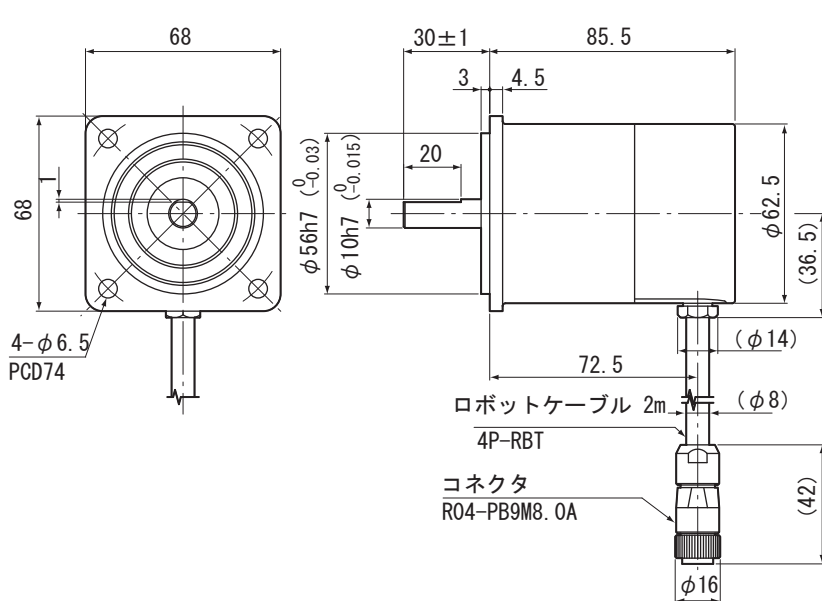

●MRE-32SP062FAC

●MRE-32SP062FBC

●MRE-G□SP062FAC (□:64, 128, 160, 256, 320)

●MRE-G□SP062FBC (□:64, 128, 160, 256, 320)

●フランジ取付穴寸法図

4-M5深さ8以上 (4等分)