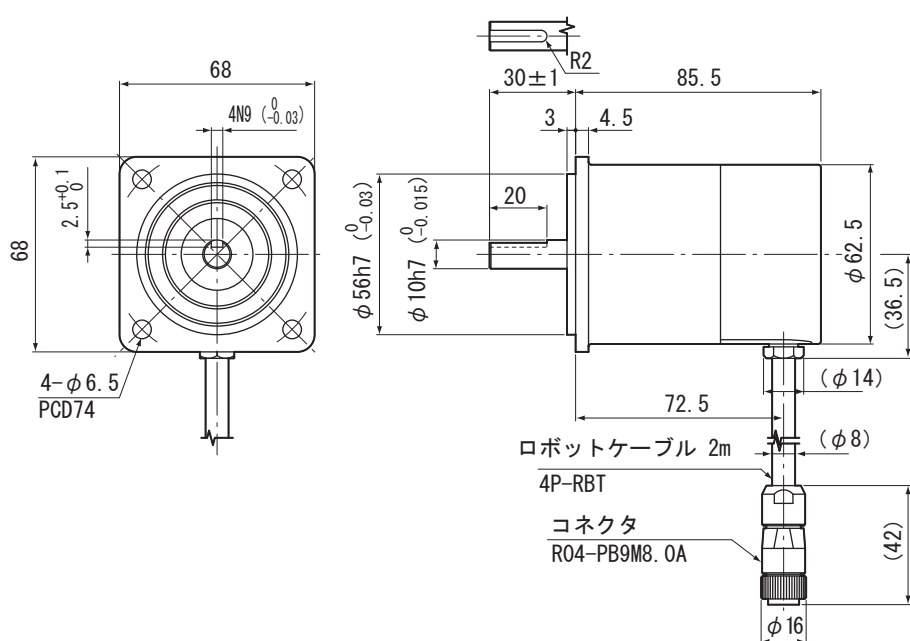

●MRE-32SP062FAC

●MRE-32SP062FBC

●MRE-G□SP062FAC (□:64, 128, 160, 256, 320)

●MRE-G□SP062FBC (□:64, 128, 160, 256, 320)

●フランジ取付穴寸法図

4-M5深さ8以上 (4等分)