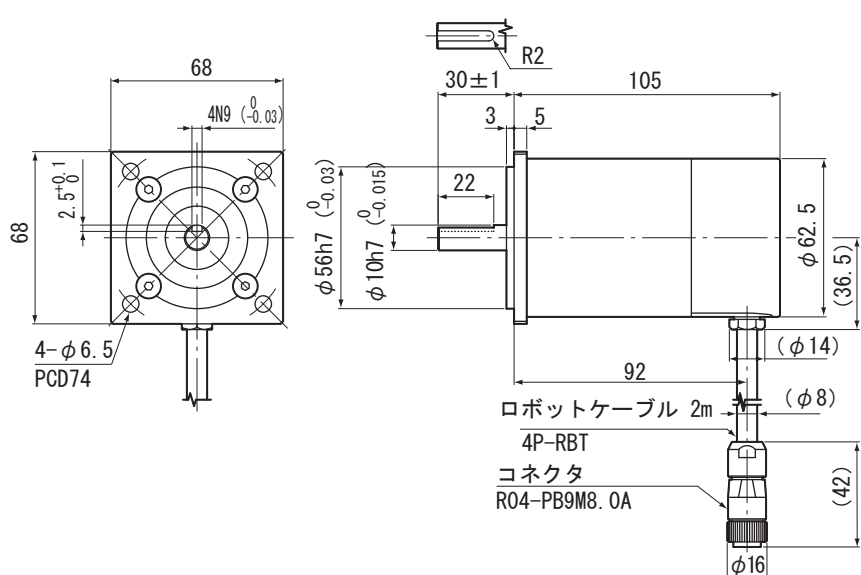

●MRE-32SP062FAC

●MRE-32SP062FBC

●MRE-G□SP062FAC (□:64, 128, 160, 256, 320)

●MRE-G□SP062FBC (□:64, 128, 160, 256, 320)

●フランジ取付穴寸法図

4-M5深さ8以上 (4等分)